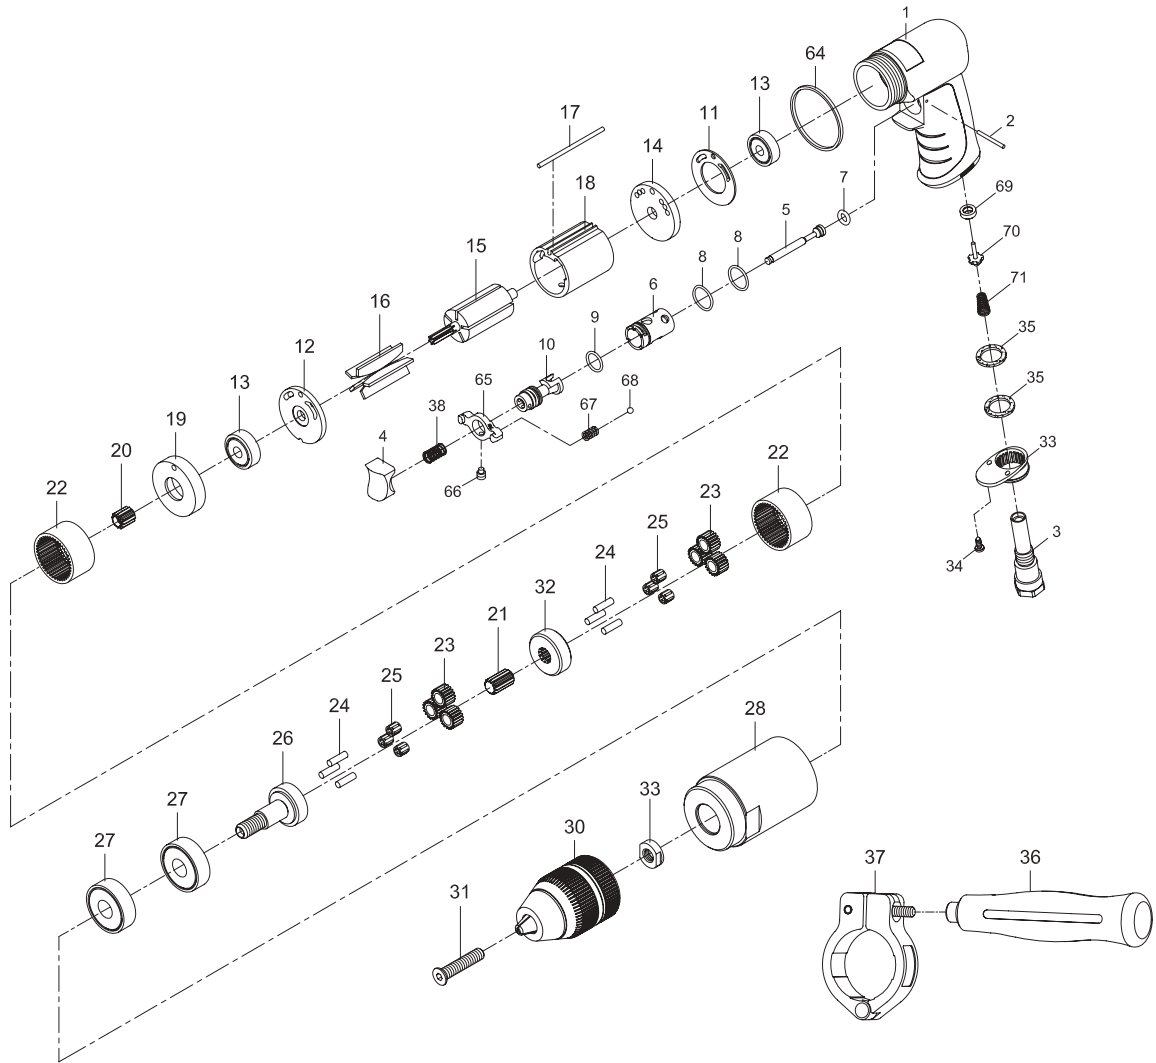

RR-13DP 1/2 " REVERSIBLE DRILL

Index No.	Parts No.	Description	Index No.	Parts No.	Description
1	75-7255P01	Motor Housing	24	30124	Pin (6) (4x13.8)
2	73102	Spring Pin (2x24L)	25	070428	Needle Bearing (6) (4x6x8)
3	75-725503	Air Inlet	26	70426	Work Spindle
4	75-725304	Trigger	27	080227	Ball Bearing (2) (6201z)
5	75-725505-12	Valve Stem	28	70436	Clamp Nut
6	75-725506	Reverse Bushing	29	72529	Washer
7	70107	O-Ring (4.8x1.9)	30	10033-14	Industrial Keyless Chuck (1/2")
8	795820	O-Ring (2) (15.5x1.5)	31	70430-12	Screw (M5x30)
9	80209	O-Ring (12x1.6)	32	70427	Reduction Spindle
10	74-796210	Reverse Valve	33	70110-21	Exhaust Diffuser
11	80211	Motor Gasket	34	40309	Screw (2) (TS2.9)
12	80214	End Plate	35	75-725350	Damping Material (2)
13	030113	Ball Bearing (2) (626zz)	36	822340	Handle
14	75-725314	Rear End Plate	37	75-725139-0001S	Retainer
15	80215-12	Rotor	38	82208	Valve Spring
16	80216	Rotor Blade (5)	64	75-725351	Decoration Ring
17	75-725317	Pin (2.5x57)	65	75-725521	Reverse Lever
18	80218-22	Cylinder	66	526328	Screw (M4x5)
19	80219	Front End Plate	67	78-728408	Spring
20	70420	Pinion Gear	68	52245	Steel Ball (3/32")
21	70421	Center Gear	69	32-301207	Valve Seat
22	80222	Internal Gear (2)	70	32-301210	Valve
23	70423-14	Planet Gear (6)	71	32-301208	Spring

* Optional Parts

74-7255P-RM04

****_***

05,19,2010